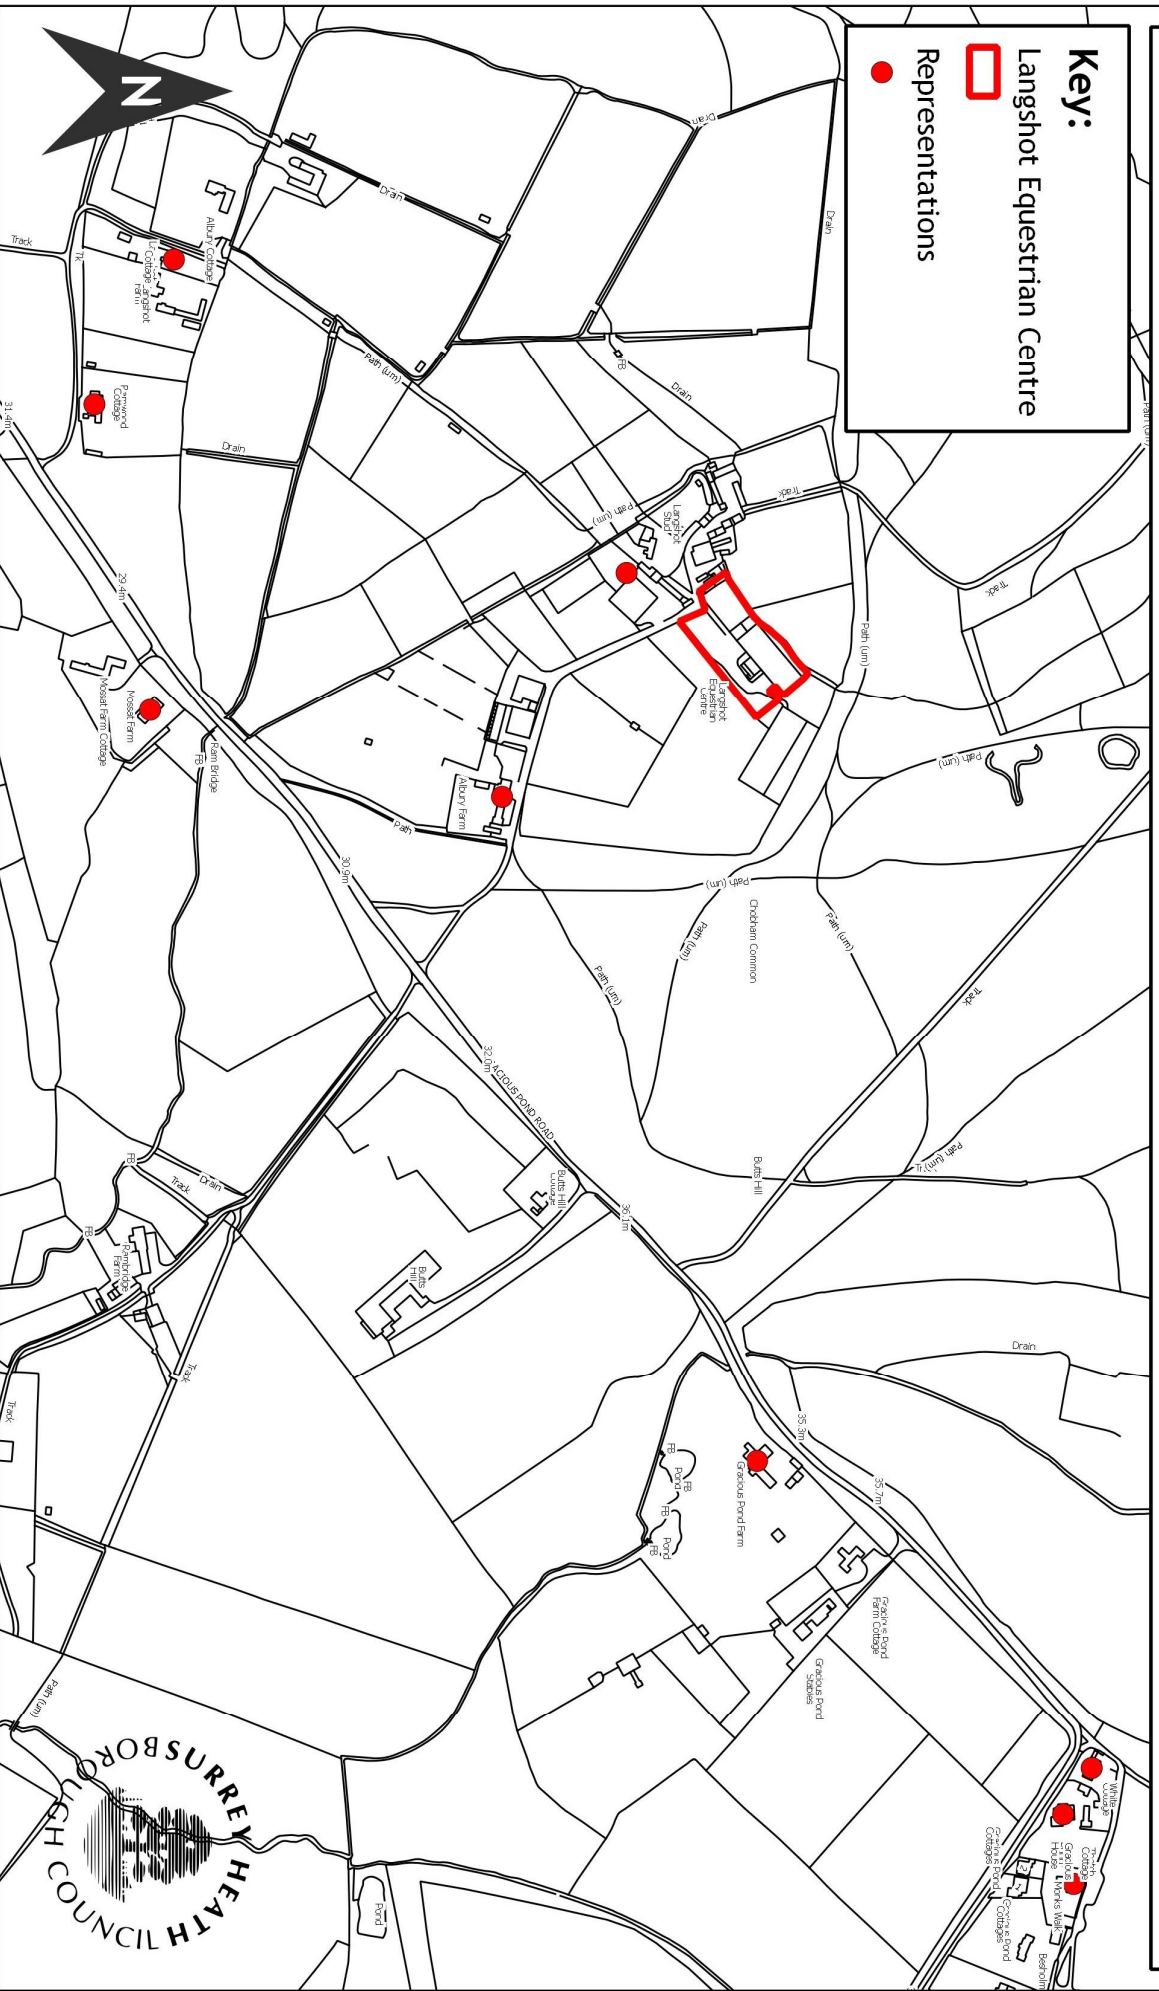

Langshot Equestrian Centre, Gracious Pond Road, Chobham

Produced: 30.04.2012
Scale 1:5000

Key:
Langshot Equestrian Centre
Representations

Surrey Heath Borough Council, Knoll Road, CAMBERLEY GU15 3HD | Tel : +44 (0)1276 707100 | Fax : +44 (0)1276 707448 | Email: main.reception@surreyheath.gov.uk

© Crown copyright and database rights 2011 Ordnance Survey 100018679 | Contains Ordnance Survey data © Crown copyright and database right 2011 | © Geographers' A-Z Map Co. Ltd
Cities Revealed © copyright by The GeoInformation @ Group, 2003 and Crown Copyright © All rights reserved | Historic Mapping © Crown copyright and Landmark Information Group